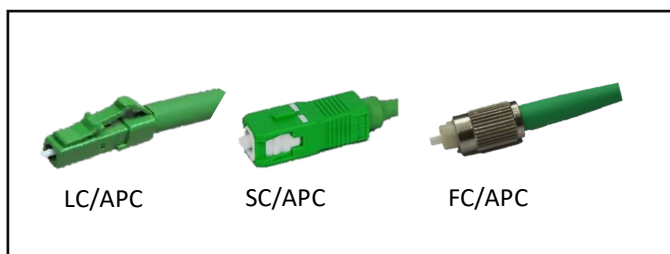

Optical Assemblies (Bunch Pigtails)

Optical cable assemblies (Bunch Pigtails) are the base passive products in optical communication system. CISFIBER Infra Solution's provides a broad variety of cable assemblies including SC, FC, LC with Ultra-polished, Angle-polished (APC) or other polish requirement for use in FTTx, telecommunications, data communications and CATV applications.

Fiber Optic Cabling: Patch Cords and Pigtails

All materials are RoHS Compliant

ST connector types are available on request.

Performance Specification:

Connectors comply to IEC 61754-20, IEC 61754-4 & IEC 61754-13 respectively.

IL/RL are measured against reference connectors

Typical Characteristics:

Item	Specification
Mating Durability	500 cycles
Operating temperature	-20°C to +60°C
Storage temperature	-20°C to +60°C

Endface Geometry Specification: