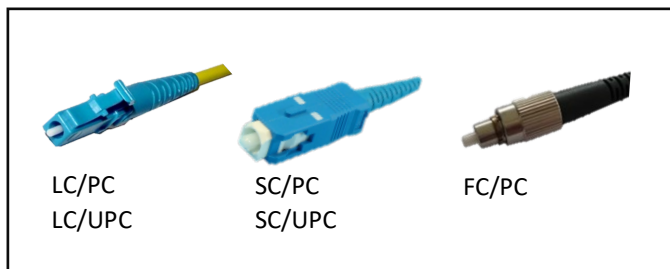

Optical Assemblies (Bunch Pigtails)

Optical cable assemblies (Bunch Pigtails) are the base passive products in optical communication system. CISFIBER Infra Solution's provides a broad variety of cable assemblies including SC, FC, LC with Ultra-polished, Angle-polished (APC) or other polish requirement for use in FTTx, telecommunications, data communications and CATV applications.

Fiber Optic Cabling: Patch Cords and Pigtails

All materials are RoHS Compliant

ST connector types are available on request.

Performance Specification:

Connectors comply to IEC 61754-20, IEC 61754-4 & IEC 61754-13 respectively.

IL/RL are measured against reference connectors

Typical Characteristics:

Item	Specification
Mating Durability	500 cycles
Operating temperature	-20°C to +60°C
Storage temperature	-20°C to +60°C

Endface Geometry Specification:

Colour Combinations:

ORDERING GUIDE

1. Bunch Coloured Pigtails

12 Fiber Bunch Coloured Pigtails

PTB															
Product Family		Connector 1		Cable Type		Bundle Count		Fiber Type		Jacket Material		Length			
Type	Catalog Code	Type	Catalog Code	Cable Construction	Catalog Code	Fiber Count	Catalog Code	Fiber Type	Catalog Code	Jacket Material	Catalog Code	Length	UoM		
Pigtail Bunch	PTB	SC/UPC*	SCU	900 micron Buffer	9B	6 Fiber	6F	SM OS1/OS2 G652D	2D	PVC	PV	XXXM	M		
		SC/PC	SCP			8 Fiber	8F	SM G657A1	A1					DXXM	M
		SC/APC*	SCA			12 Fiber	12F	OM1	M1						
		LC/UPC*	LCU			OM2	M2								
		LC/PC	LCP			OM3	M3								
		LC/APC*	LCA			OM4	M4								
		FC/UPC*	FCU												
		FC/PC	FCP												
		FC/APC*	FCA												
		ST/PC	STP												
*UPC and *APC version only available with SM Fiber only															