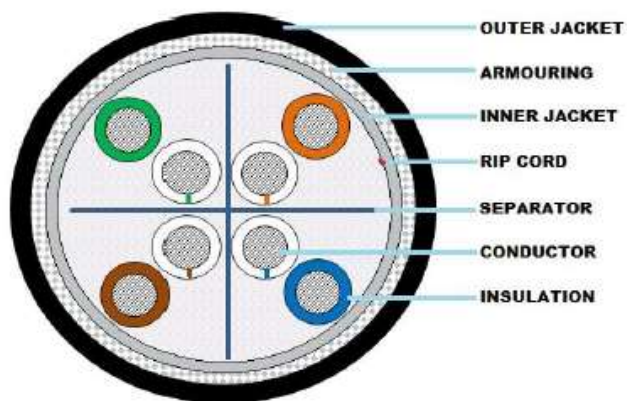

**PRODUCT DATASHEET: CAT 6 UTP 23AWG×4PAIRS SOLID DOUBLE SHEATH AL ARMORED CABLE**

**1. Physical Structure/Properties:**

Fig. 1.1

Table 1.1 Construction details:

Parameter	Dimension
Conductor	23 AWG (0.550 ± 0.015 mm)
Material	Solid Bare Electrolytic Grade Copper
Insulation:	HDPE
Cross-Filler	HDPE
Ripcord	Yes
Inner Jacket	PVC (Grey/Natural) OD:6.4 ± 0.50 mm
Armour	Aluminum
Outer Jacket:	PE (Black); Thickness: 0.8 (Nominal) OD:9.8 ± 0.50 mm

Parameter	Dimension
DC resistance	93.5Ω/1000 mtr @20°c Max
DC resistance Unbalance	5% Max
Mutual Capacitance	5.6 nF/100 mtr Max
NVP	69%
Impedance	100±15Ω
Worst Cable Skew	45ns/100m

- For additional information please contact your sales representative
- CISFIBER Infra Solutions Pvt. Ltd. reserves the right to make changes in this datasheet at any time without notice

**PRODUCT DATASHEET: CAT 6 UTP 23AWG×4PAIRS SOLID DOUBLE SHEATH AL ARMORED CABLE**

Table 3.2 Transmission Characteristics meets or exceed ANSI/TIA-568-C.2

Freq. MHz	ATT Max. dB	NEXT Min. dB	PSNEXT Min. dB	ACRF Min. dB	PSACRF Min. dB	RL Min. dB
1	2.1	65.0	62.0	63.3	60.3	19
4	4.0	63.0	60.5	51.2	48.2	19
8	5.7	58.2	55.6	45.2	42.2	19
10	6.3	56.6	54.0	43.3	40.3	19
16	8.0	53.2	50.6	39.2	36.2	18
20	9.0	51.6	49.0	37.2	34.2	17.5
25	10.1	50.0	47.3	35.3	32.3	17.0
31.25	11.4	48.4	45.7	33.4	30.4	16.5
62.5	16.5	43.4	40.6	27.3	24.3	14.0
100	21.3	39.9	37.1	23.3	20.3	12.0
200	31.5	34.8	31.9	17.2	14.2	9.0
250	35.9	33.1	30.2	15.3	12.3	8.0